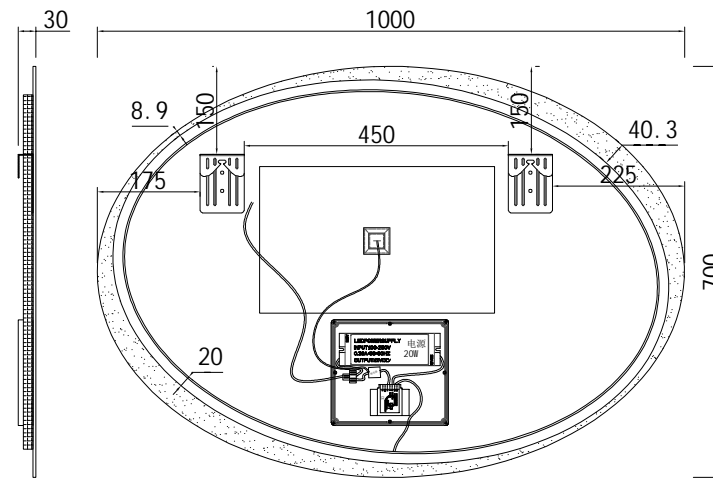

M-40EL

- 5mm copper free mirror glass;
- Frosted lighting as per photos ;
- UL certified electrical parts;
- Anti fog function;
- Touch sensor switch;

Front View

Side View

Back View