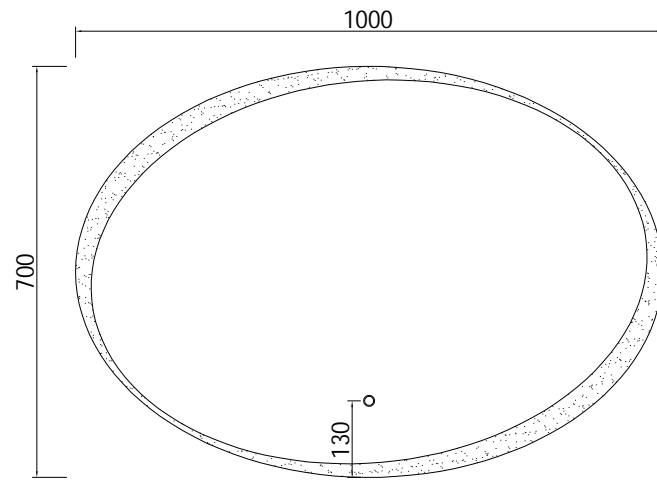

M-40EL

- 5mm copper free mirror glass;
- Frosted lighting as per photos ;
- UL certified electrical parts;
- Anti fog function;
- Touch sensor switch;

Front View

Side View

Back View