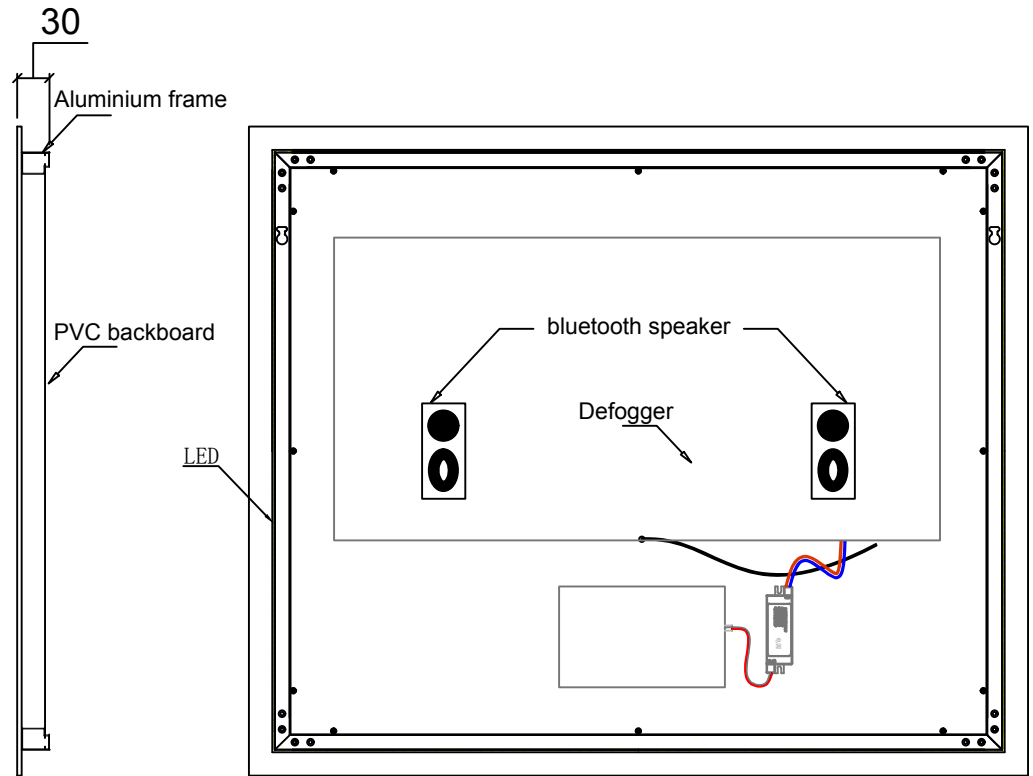

Model: M-971-36  
Size: 900\*750\*30MM  
Description:

Front View

Side View

Back View