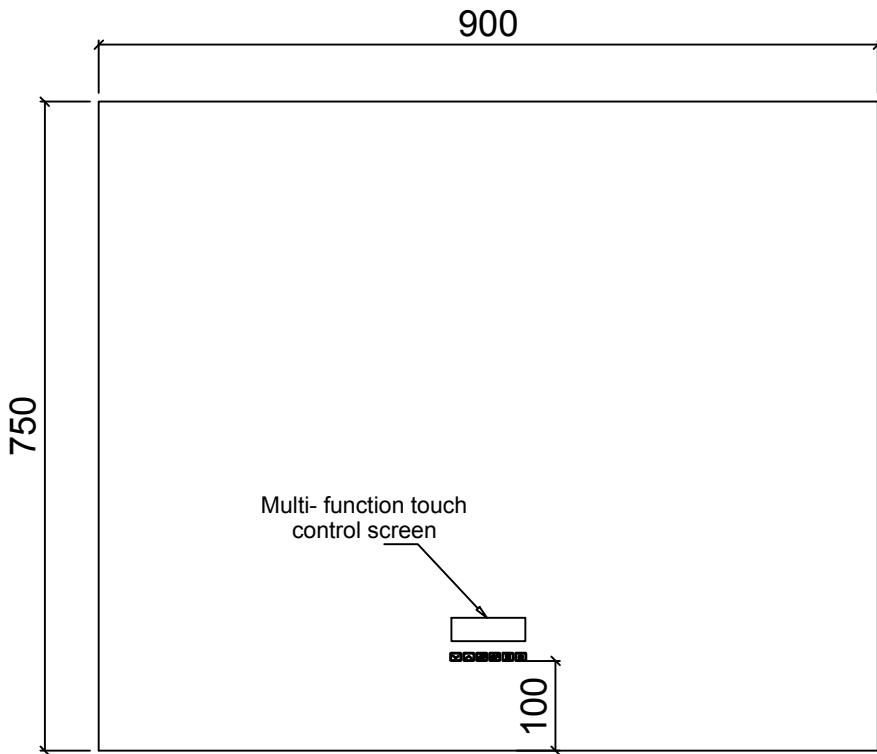

Model: M-971-36  
Size: 900\*750\*30MM  
Description:

Front View

Side View

Back View